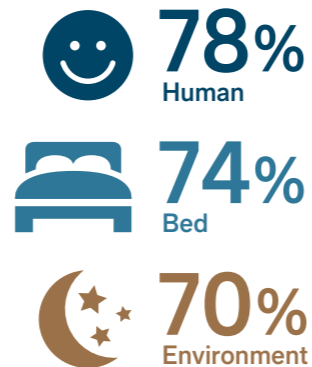

Without temperature control
in %

With temperature control
in %

Elderly without sleep complaints

What prevents a good night's sleep?

Source: EBIA

Temperature control

Room / bed temperature during a night in a conventional bed

Room / bed temperature during a night in a FreshBed

FreshBed Ensures A
Comfortable Microclimate,
Healthy Air Purification
And Active Airflows
Promoting Health
And Wellness.

TEMPERATURE CONTROL

Sleep Deeper And Longer