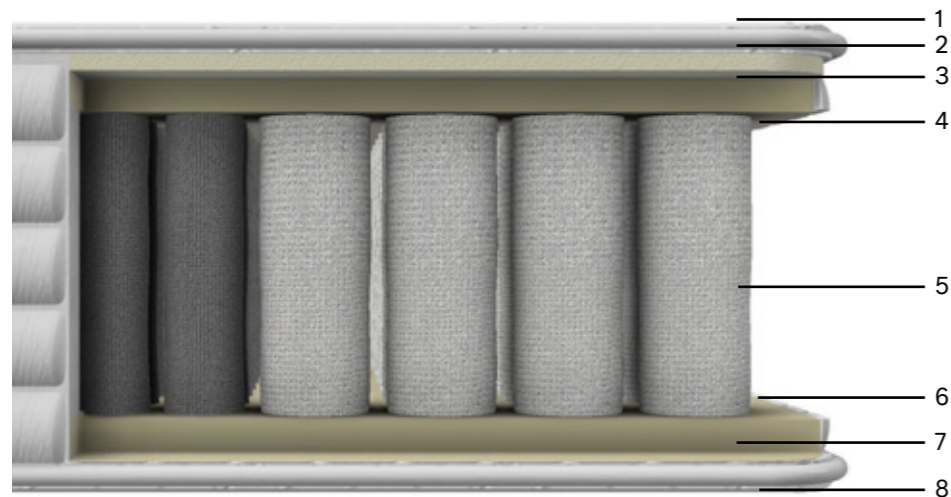

FreshBed Mattresses

LXRY collection

The FreshBed LXRY mattress is traditionally made with handcrafted internal tufting. The tufting ensures the perfect body ergonomics of the natural Talalay latex layers, in combination with the smart 5-zone internal pocket spring core. The mattress is built up with different layers and densities of Talalay to allow neat comfort throughout the whole sleeping surface. With a height of 27 centimeters, the LXRY mattress is the top of the FreshBed collection. Available in: Soft, Medium, Firm and X-firm.

Het FreshBed LXRY matras is traditioneel uitgewerkt met handgemaakte interne nopping. De nopping zorgt voor ergonomie van de bovenliggende natuurlatex lagen. De 5-zonige pocketveerkern verdeelt het gewicht gelijkmatig over het matras en biedt extra ondersteuning waar nodig. Het matras is opgebouwd uit diverse lagen Talalay natuurlatex om ongeëvenaard comfort te ervaren. Met een hoogte van 27 cm is de LXRY het topsegment matras van de collectie. Leverbaar in: Zacht, Medium, Stevig en Extra Stevig.

1. High-definition breathable softtouch double cloth ticking with Tencel
2. Pillow top touch with breathable filling
3. Talalay 100% natural latex soft touch comfort layer
4. Talalay 100% natural latex medium stabilization layer
5. 5-zone smart pocketspring core
6. Luxury viscose border with soft touch filling
7. Talalay 100% natural latex bottom layer
8. High-definition breathable ticking

1. Hoogwaardig ademende matrastijk met comfortabele Tencel stof
2. Handgenopte comfortlaag met zachte ademende vulling
3. Talalay 100% natuurlatex met zachte comfortlaag
4. Talalay 100% natuurlatex met medium ondersteuningslaag
5. 5-zonige verenkernel met interne stabiliteit en hoog comfort
6. Luxe viscose border met tussenlaag gestept
7. Talalay 100% natuurlatex onderlaag
8. Hoogwaardig ademende matrastijk