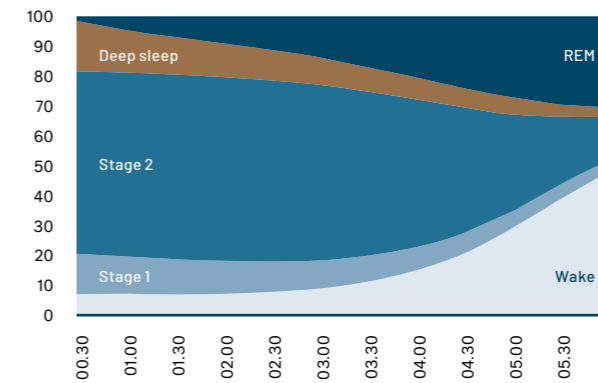

Elderly without sleep complaints

As a result, they wake up feeling tired and unwell throughout the day. The causes of this are often bedroom conditions, such as temperature, humidity, ventilation, and air quality. FreshBed was developed with this in mind.

A unique sleep system that creates an ideal sleep environment, and quickly brings you to a deeply relaxing state. A state that gives your body the chance to recover.

Maakt u soms te korte nachten? Zorg er dan voor dat de uren die u wél slaapt optimaal bijdragen aan het herstel van uw lichaam en geest. Helaas slaapt meer dan de helft van alle mensen regelmatig slecht. Een kwart van hen heeft bovendien slaapproblemen door allergische klachten. Het gevolg is dat ze vermoeid wakker worden en overdag niet lekker in hun vel zitten.

Opvallend vaak zijn oorzaken voor slecht slapen te vinden in slaapkameromstandigheden. Denk aan temperatuur, vochtigheid, ventilatie en luchtkwaliteit. Tegen deze achtergrond is FreshBed ontwikkeld.

Een wereldwijd uniek bedsysteem dat een gepersonaliseerde slaapomgeving creëert waarin u snel ontspant en in slaap valt. En u zo uw lichaam de kans geeft (om) zich te herstellen.

Without temperature control
in %