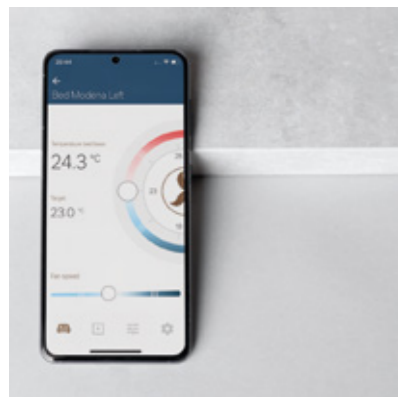

Thermo-regulated microclimate
Thermo-gereguleerd microklimaat

Steady temperature
Stabiele temperatuur

FIRST BED WITH ITS OWN CLIMATE CONTROL

How Does A FreshBed Work?

FreshBed creates ideal conditions in and around the bed, so you can fall asleep quicker and deeper without interruptions. This is done through temperature and humidity regulation and improved air quality.

Het bedsysteem zorgt tijdens uw slaap voor de gewenste temperatuur en luchtvochtigheid en verbetert de luchtkwaliteit.

Constant temperature

Research shows that, after stress, temperature is the biggest factor in sleep disturbance*. FreshBed offers temperature, humidity and airflow to be individually and personally regulated. All can be adjusted by using the FreshBed-app on a mobile device or with the supplied remote control. Trouble with falling asleep? Use the sleeping scene Falling asleep.